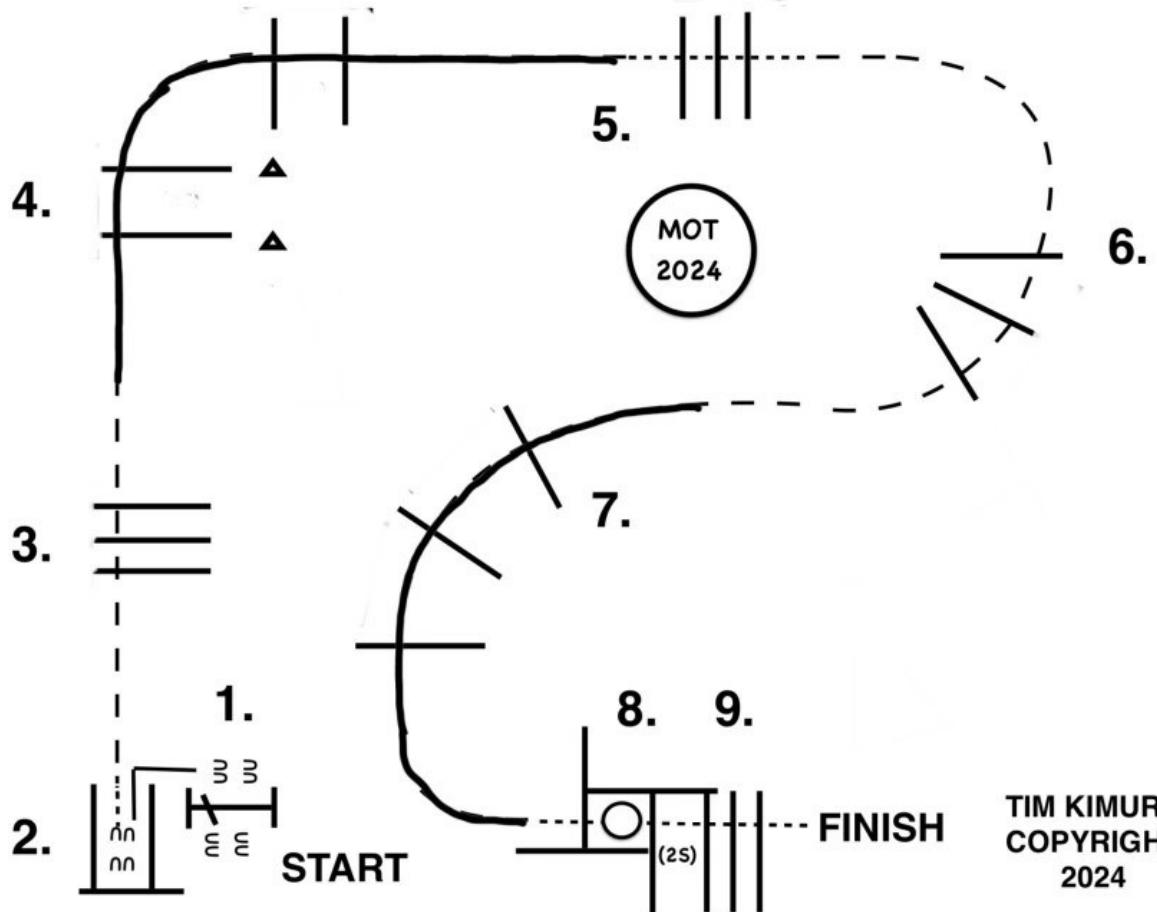

MAQHA HOLIDAY
CLASSIC 2024

CITY TRAIL
ALL LEVELS EXCEPT WALK TROT

TIM KIMURA
COPYRIGHT
2024

1. Right hand push gate
2. Back L walk out of chute
3. Jog poles
4. Lope right lead over poles
5. Walk poles
6. Jog poles
7. Lope poles left lead
8. Walk into box turn either way in box
- 9.. Walk poles